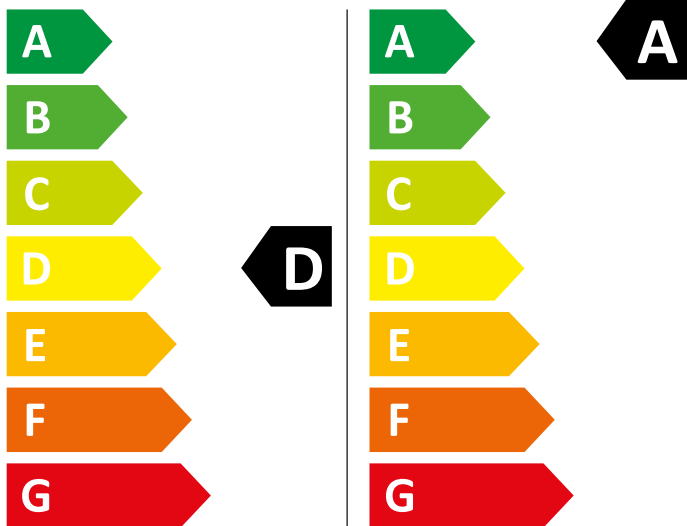

ENERG

BI WDWG 961486 EU
869991740080

WHIRLPOOL

307 kWh/100

49 kWh/100

6,0 kg

9,0 kg

65 L