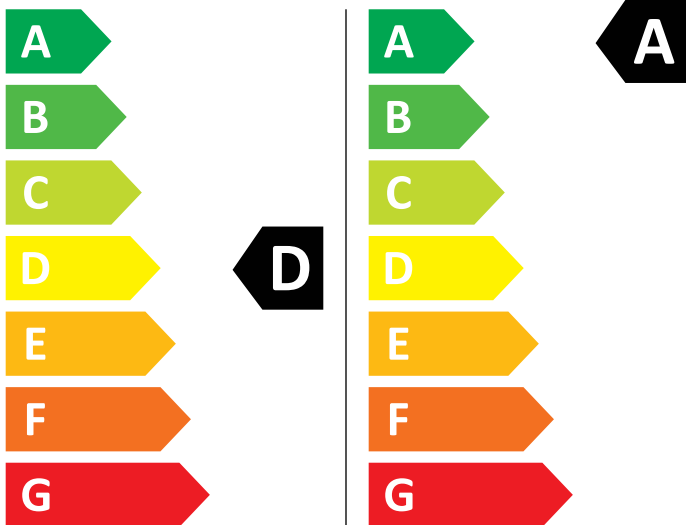

ENERG

AEG

LWR73864 914610311

💧 265 kWh/100

💧 42 kWh/100

5,0 kg

8,0 kg

62 L