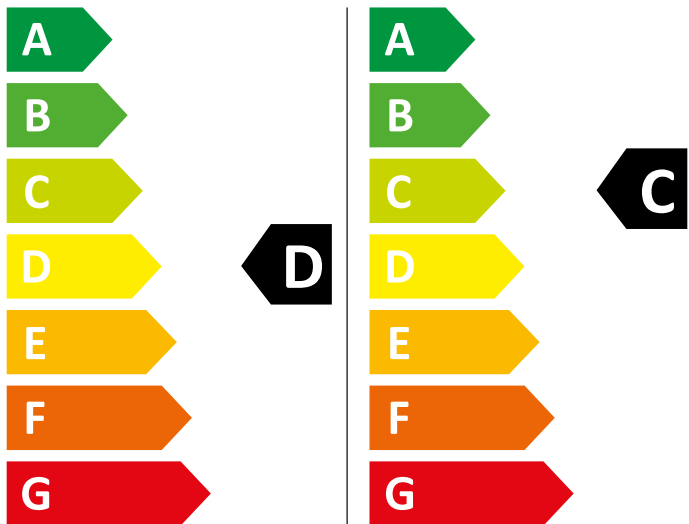

# ENERG

BAUKNECHT

WD 86 DC

307 kWh/100

63 kWh/100

6,0 kg

8,0 kg

65 L