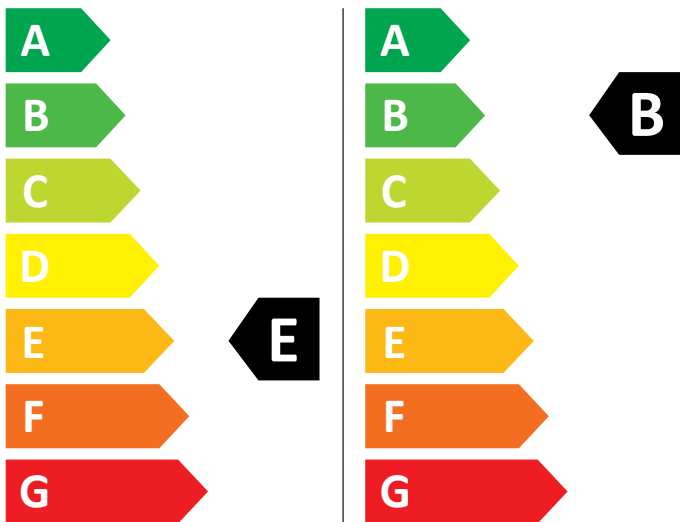

ENERG

GORENJE

WD9514S

375 kWh / 100

56 kWh / 100

6,0 kg

9,0 kg

90 L